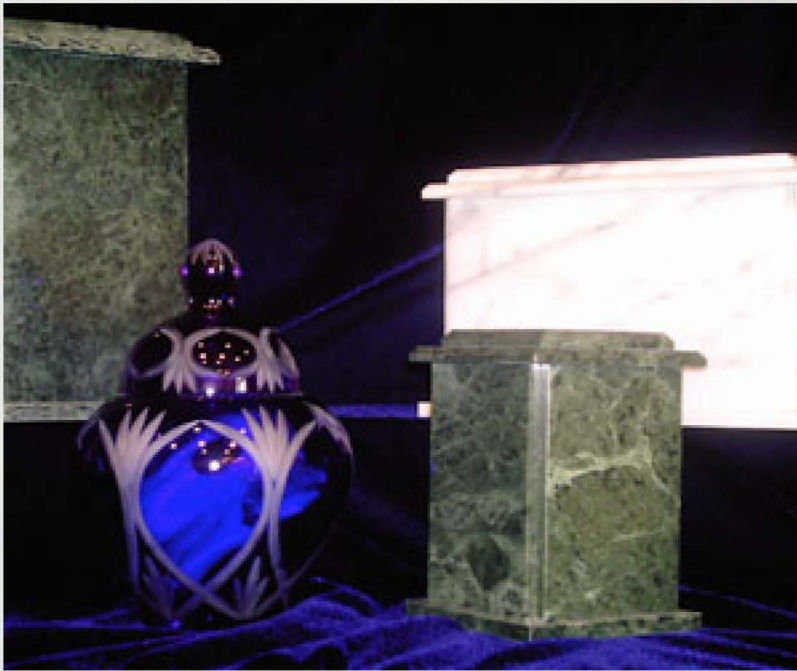

Elegant Marble and Lead Crystal

Thomas

Large Marble holds cremains up to 100 pound pet; Stands 9" high x 6.5" wide and deep. **\$265.00**

Small Marble holds cremains up to 50 pound pet; Stands 6.5" high x 4.5" wide and deep. **\$185.00**

Large Granite holds cremains up to 100 pound pet; Stands 9" high x 6.5" wide and deep. **\$300.00**

Small Granite holds cremains up to 50 pound pet; Stands 6.5" high x 4.5" wide and deep. **\$200.00**

Angel Wings

Cobalt Blue 24% Lead Crystal with white satin bag for cremains, available in two sizes.

Large holds up to 70 pound pet; Stands 9" tall by 6" diameter. **\$305.00**

Small holds up to 35 pound pet; Stands 6" tall by 4" diameter. **\$195.00**